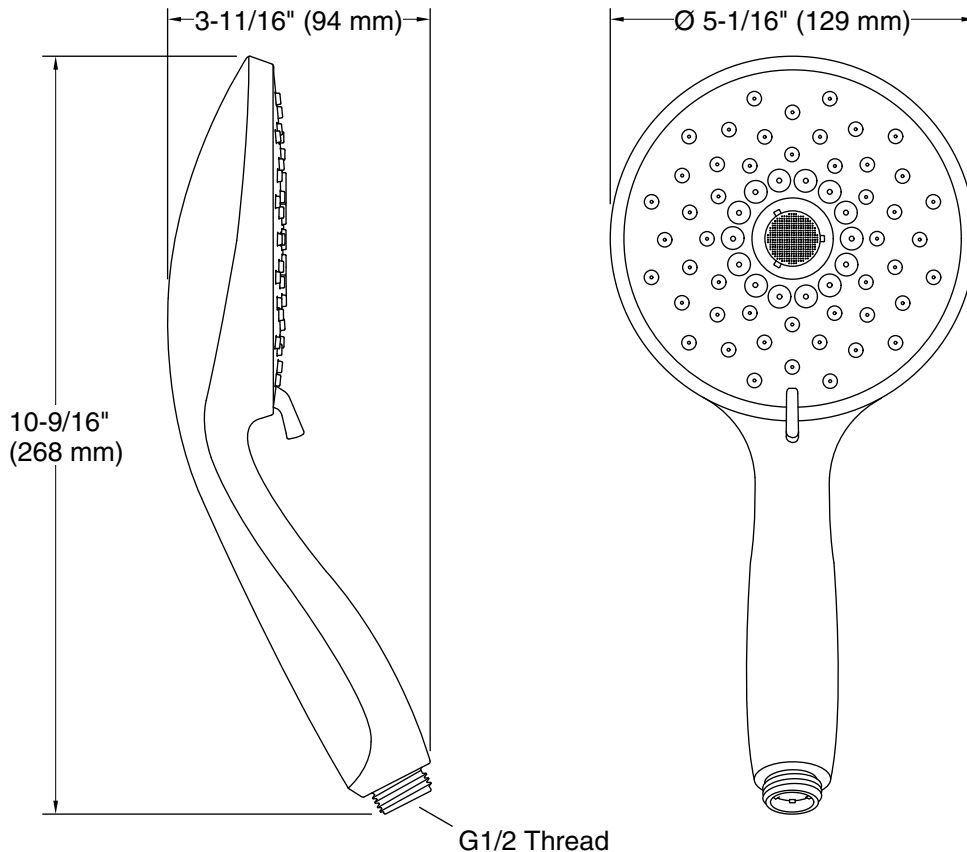

#### Features

- Multifunction shower head and handheld shower head each have advanced spray engines to provide three experiences: full coverage, pulsating massage, and silk spray.
- Full-coverage spray produces an encompassing spray ideal for everyday use.
- Pulsating massage spray targets sore muscles to ease away aches and pains.
- Silk spray releases a dense, luxurious spray ideal for rinsing.
- Thumb tab allows for a smooth transition between sprays.
- Combination of balance, weight, grip, and angle makes this handshower comfortable and easy to use.
- MasterClean™ sprayface features an easy-to-clean surface that withstands mineral buildup.
- 1.75 gpm (6.6 lpm) flow rate.
- Requires K-8593, K-9514, K-98360, K-98359, K-45981, or K-45982 shower hose (sold separately).
- Coordinates with Forte®, Alteo®, and Refinia® faucets and accessories.
- Features a nonpositive shutoff: water-saving pause mode to temporarily reduce water flow.

#### Technical Information

All product dimensions are nominal.